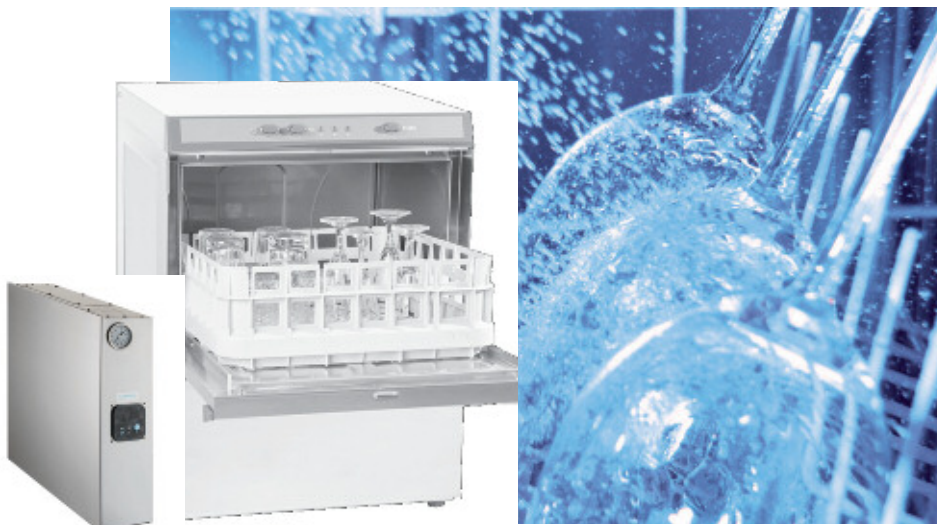

SMALL SIZE, BIG PERFORMANCE: REVERSE OSMOSIS SERIES LK 120

Lubron has developed the LK 120 especially for the hotel and catering industry. This reverse osmosis installation is the smallest in our range. This extremely compact installation has been specially developed to supply a glass washer with completely pure water during the rinse cycle.

Thanks to its compact construction, its extremely quiet system and its protective cover, this appliance is ideal for application behind the bar, immediately adjacent to a glass washer.

LUBRON UK LTD

8 Challenge Way, Hythe Hill, Colchester, Essex CO1 2LY
Tel: +44 (0)1206 866444, www.lubron.co.uk

ADVANTAGES OF THE REVERSE OSMOSIS SERIES LK 120:

- ◆ Compact system.
- ◆ High operational reliability.
- ◆ Constant quality assurance.
- ◆ High recovery and reliability.
- ◆ SS casing.
- ◆ Specially designed for glass washers with an incorporated rinse pump..
- ◆ Maintenance-friendly.
- ◆ High permeate quality.
- ◆ Suitable for placing behind/under the bar.
- ◆ Independent stand-alone controls.
- ◆ Extremely quiet.
- ◆ Simple assembly.

Type	Maximum capacity in L/h* (T=15 °C)	Min. water supply required in L/h	Dimensions w x d x h (mm)
LK 120	120	275	120 x 570 x 450

* desalination percentage: approx. 98%.

Type	Gross capacity (L)	Net capacity (L)	Dimensions (mm)
(wall) pressure vessel 12 litres	12	4	Ø 352 x h 199
pressure vessel 20 litres	20	6	Ø 285 x h 537